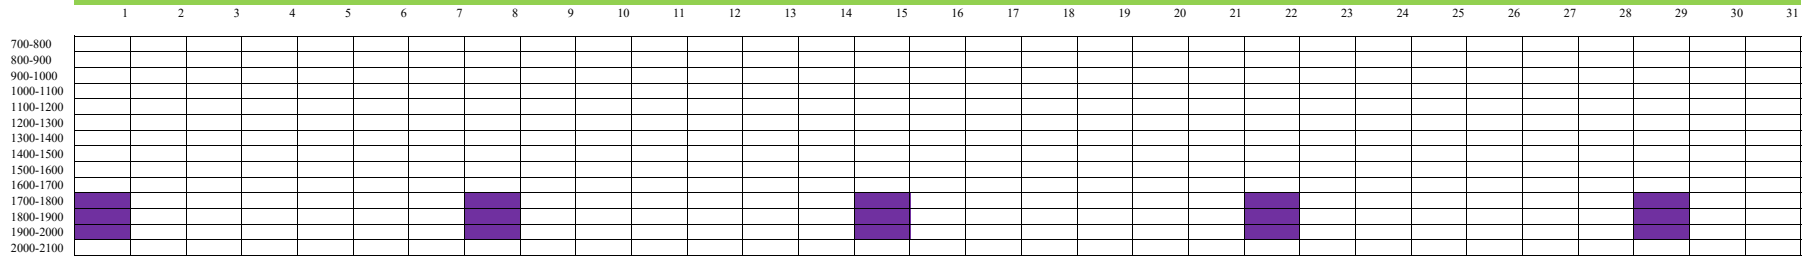

LOWER DIAMOND OCTOBER

Little League LCS Softball All Stars Adult Softball PTO

SOCCER FIELD APRIL

SOCCER FIELD MAY

SOCCER FIELD JUNE

SOCCER FIELD JULY