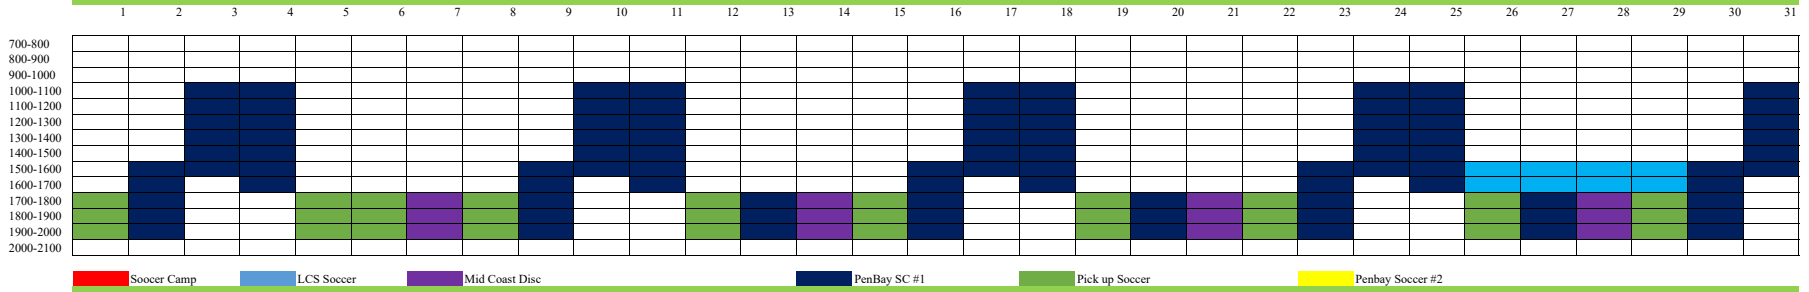

SOCCER FIELD AUGUST