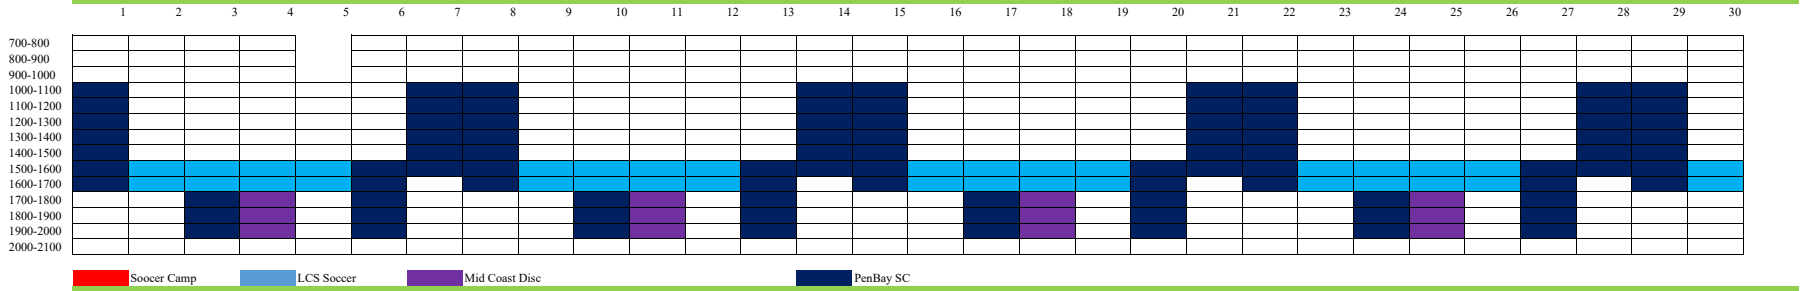

SOCCER FIELD SEPTEMBER