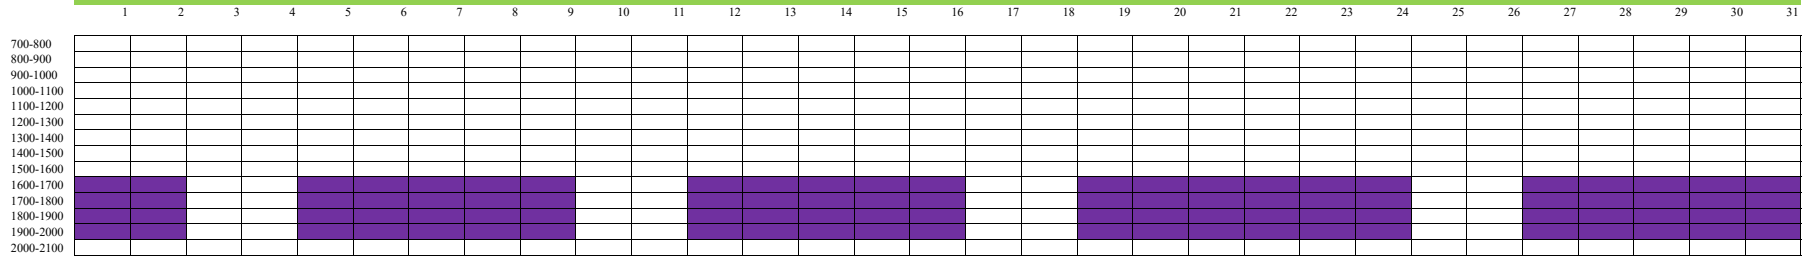

LOWER DIAMOND AUGUST

Little League LCS Softball All Stars Camden CoEd Softball