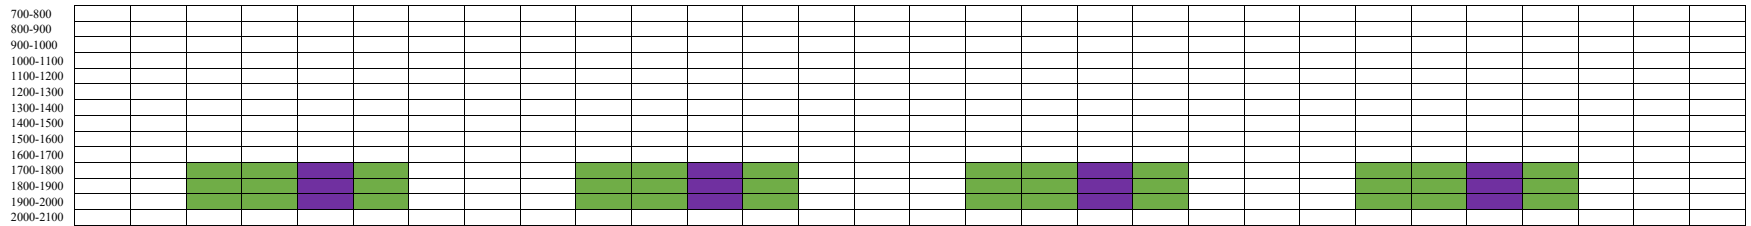

LOWER DIAMOND OCTOBER

Little League LCS Softball All Stars Adult Softball PTO

SOCCER FIELD APRIL

SOCCER FIELD MAY

SOCCER FIELD JUNE

SOCCER FIELD JULY