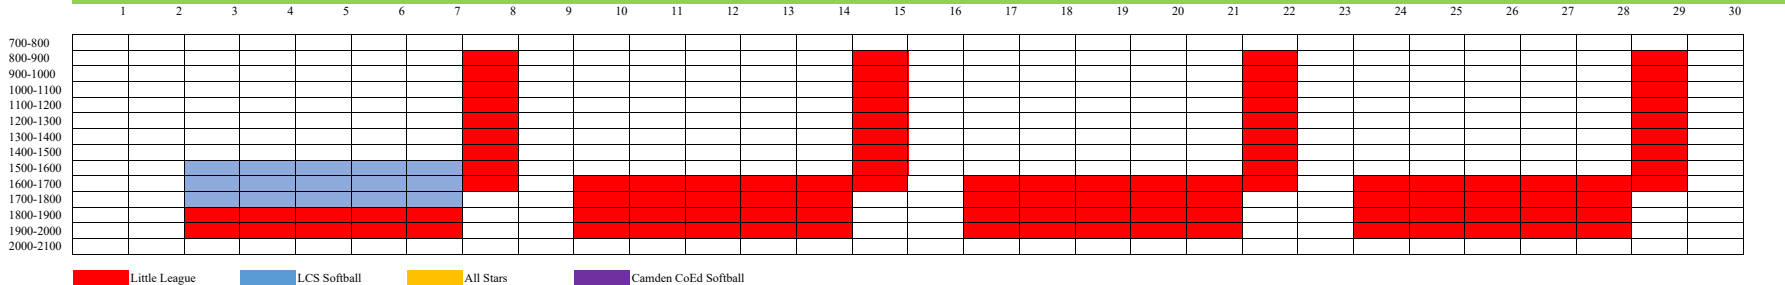

LOWER DIAMOND JUNE

Little League LCS Softball All Stars Camden CoEd Softball