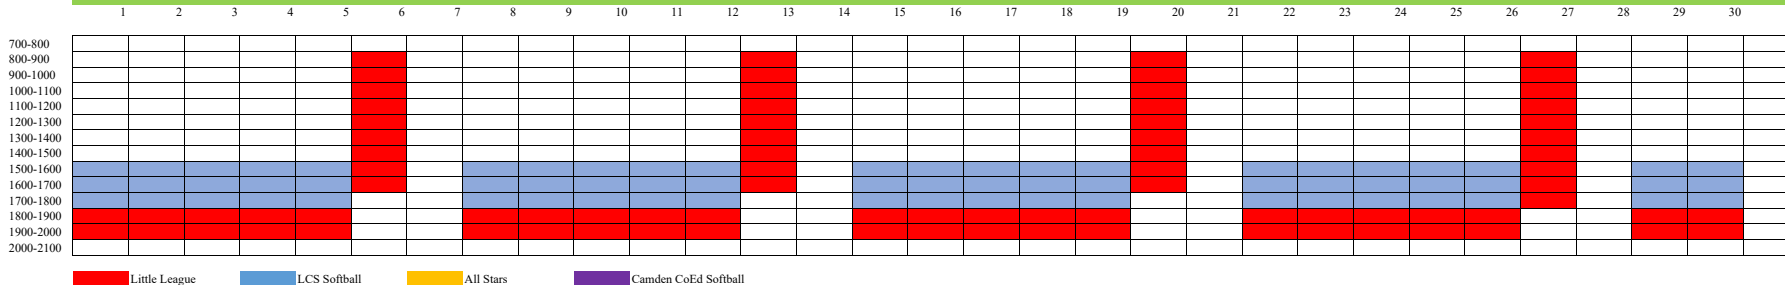

LOWER DIAMOND APRIL

Little League LCS Softball All Stars Camden CoEd Softball