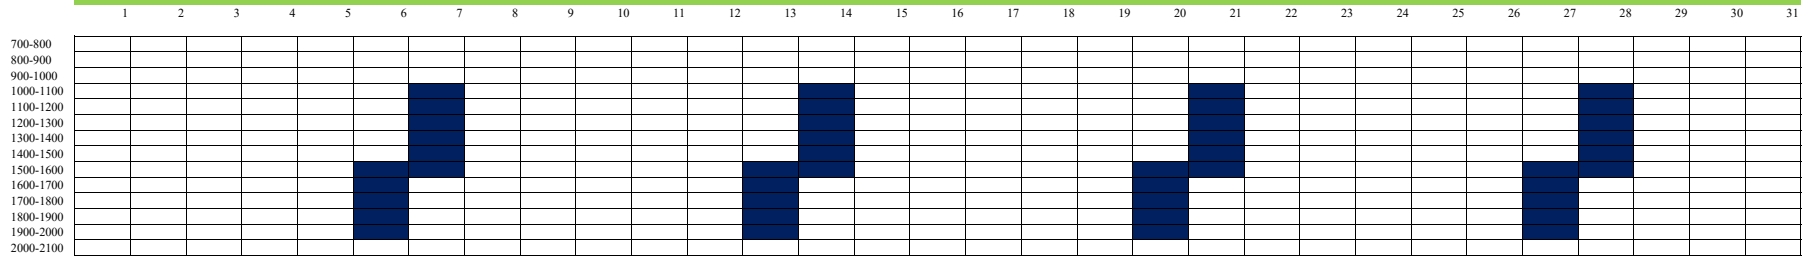

UPPER DIAMOND SEPTEMBER

Little League LCS Baseball Babe Ruth Adult Softball Penbay SC