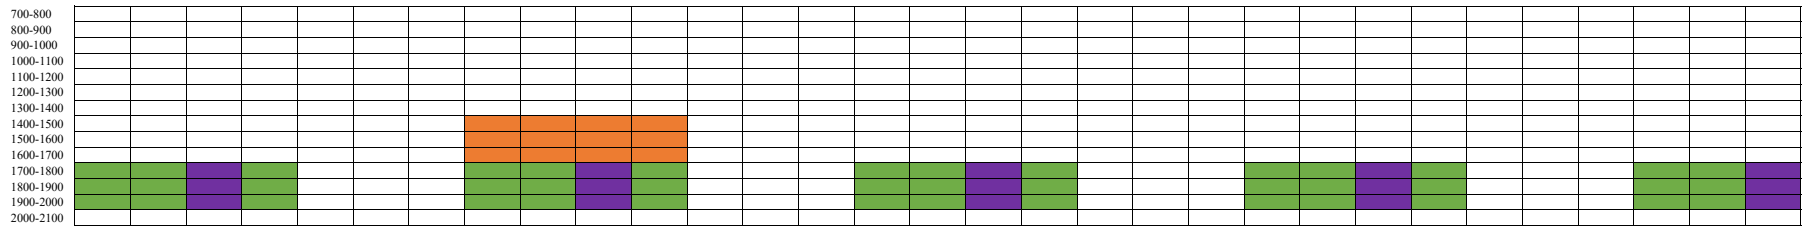

LOWER DIAMOND OCTOBER

Little League LCS Softball All Stars Adult Softball PTO

SOCCER FIELD APRIL

SOCCER FIELD MAY

SOCCER FIELD JUNE

SOCCER FIELD JULY