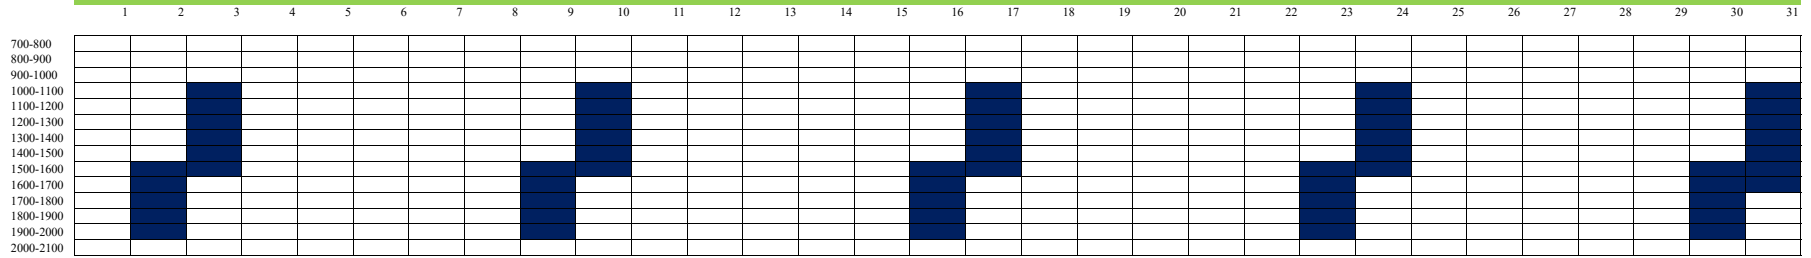

UPPER DIAMOND AUGUST

Little League LCS Baseball Babe Ruth Adult Softball Penbay SC