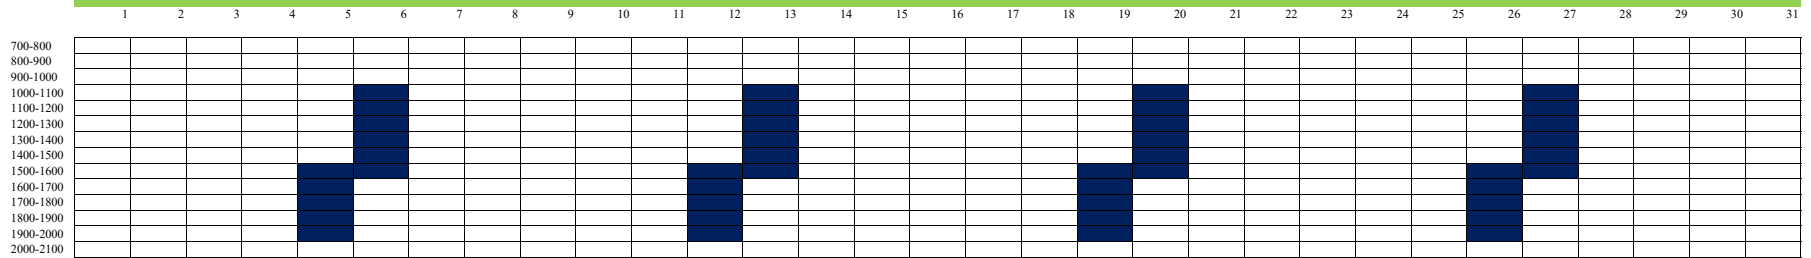

UPPER DIAMOND OCTOBER

Little League LCS Baseball Babe Ruth Adult Softball Penbay SC PTO