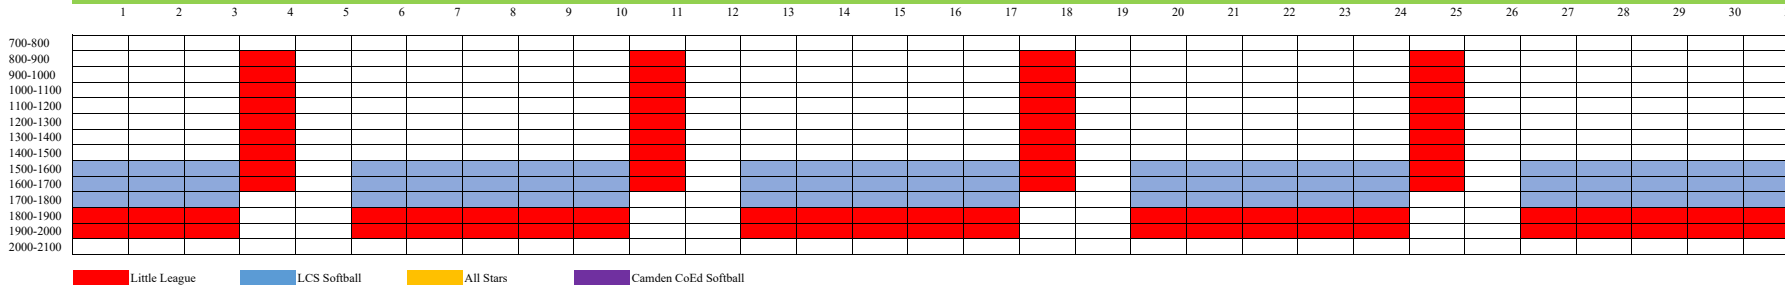

LOWER DIAMOND MAY

Little League LCS Softball All Stars Camden CoEd Softball