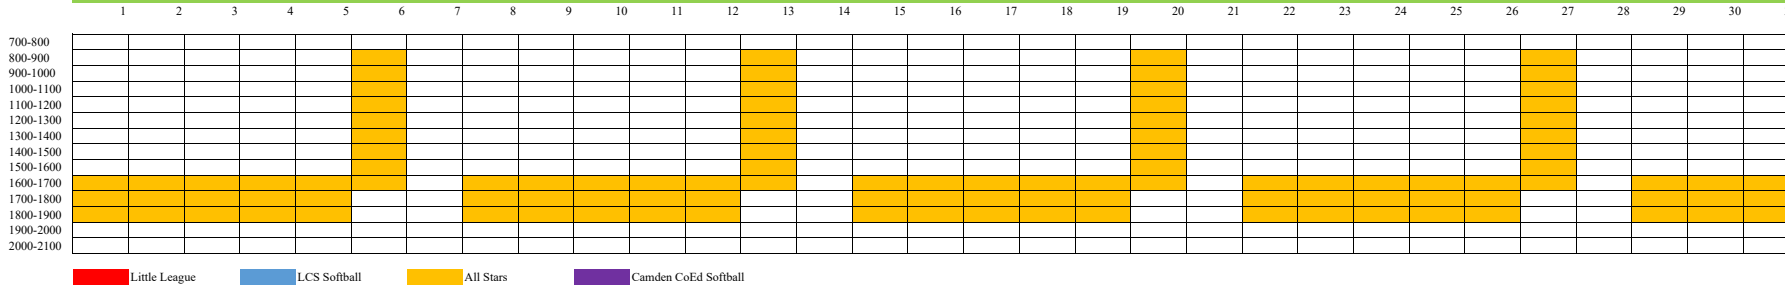

LOWER DIAMOND JULY

Little League LCS Softball All Stars Camden CoEd Softball